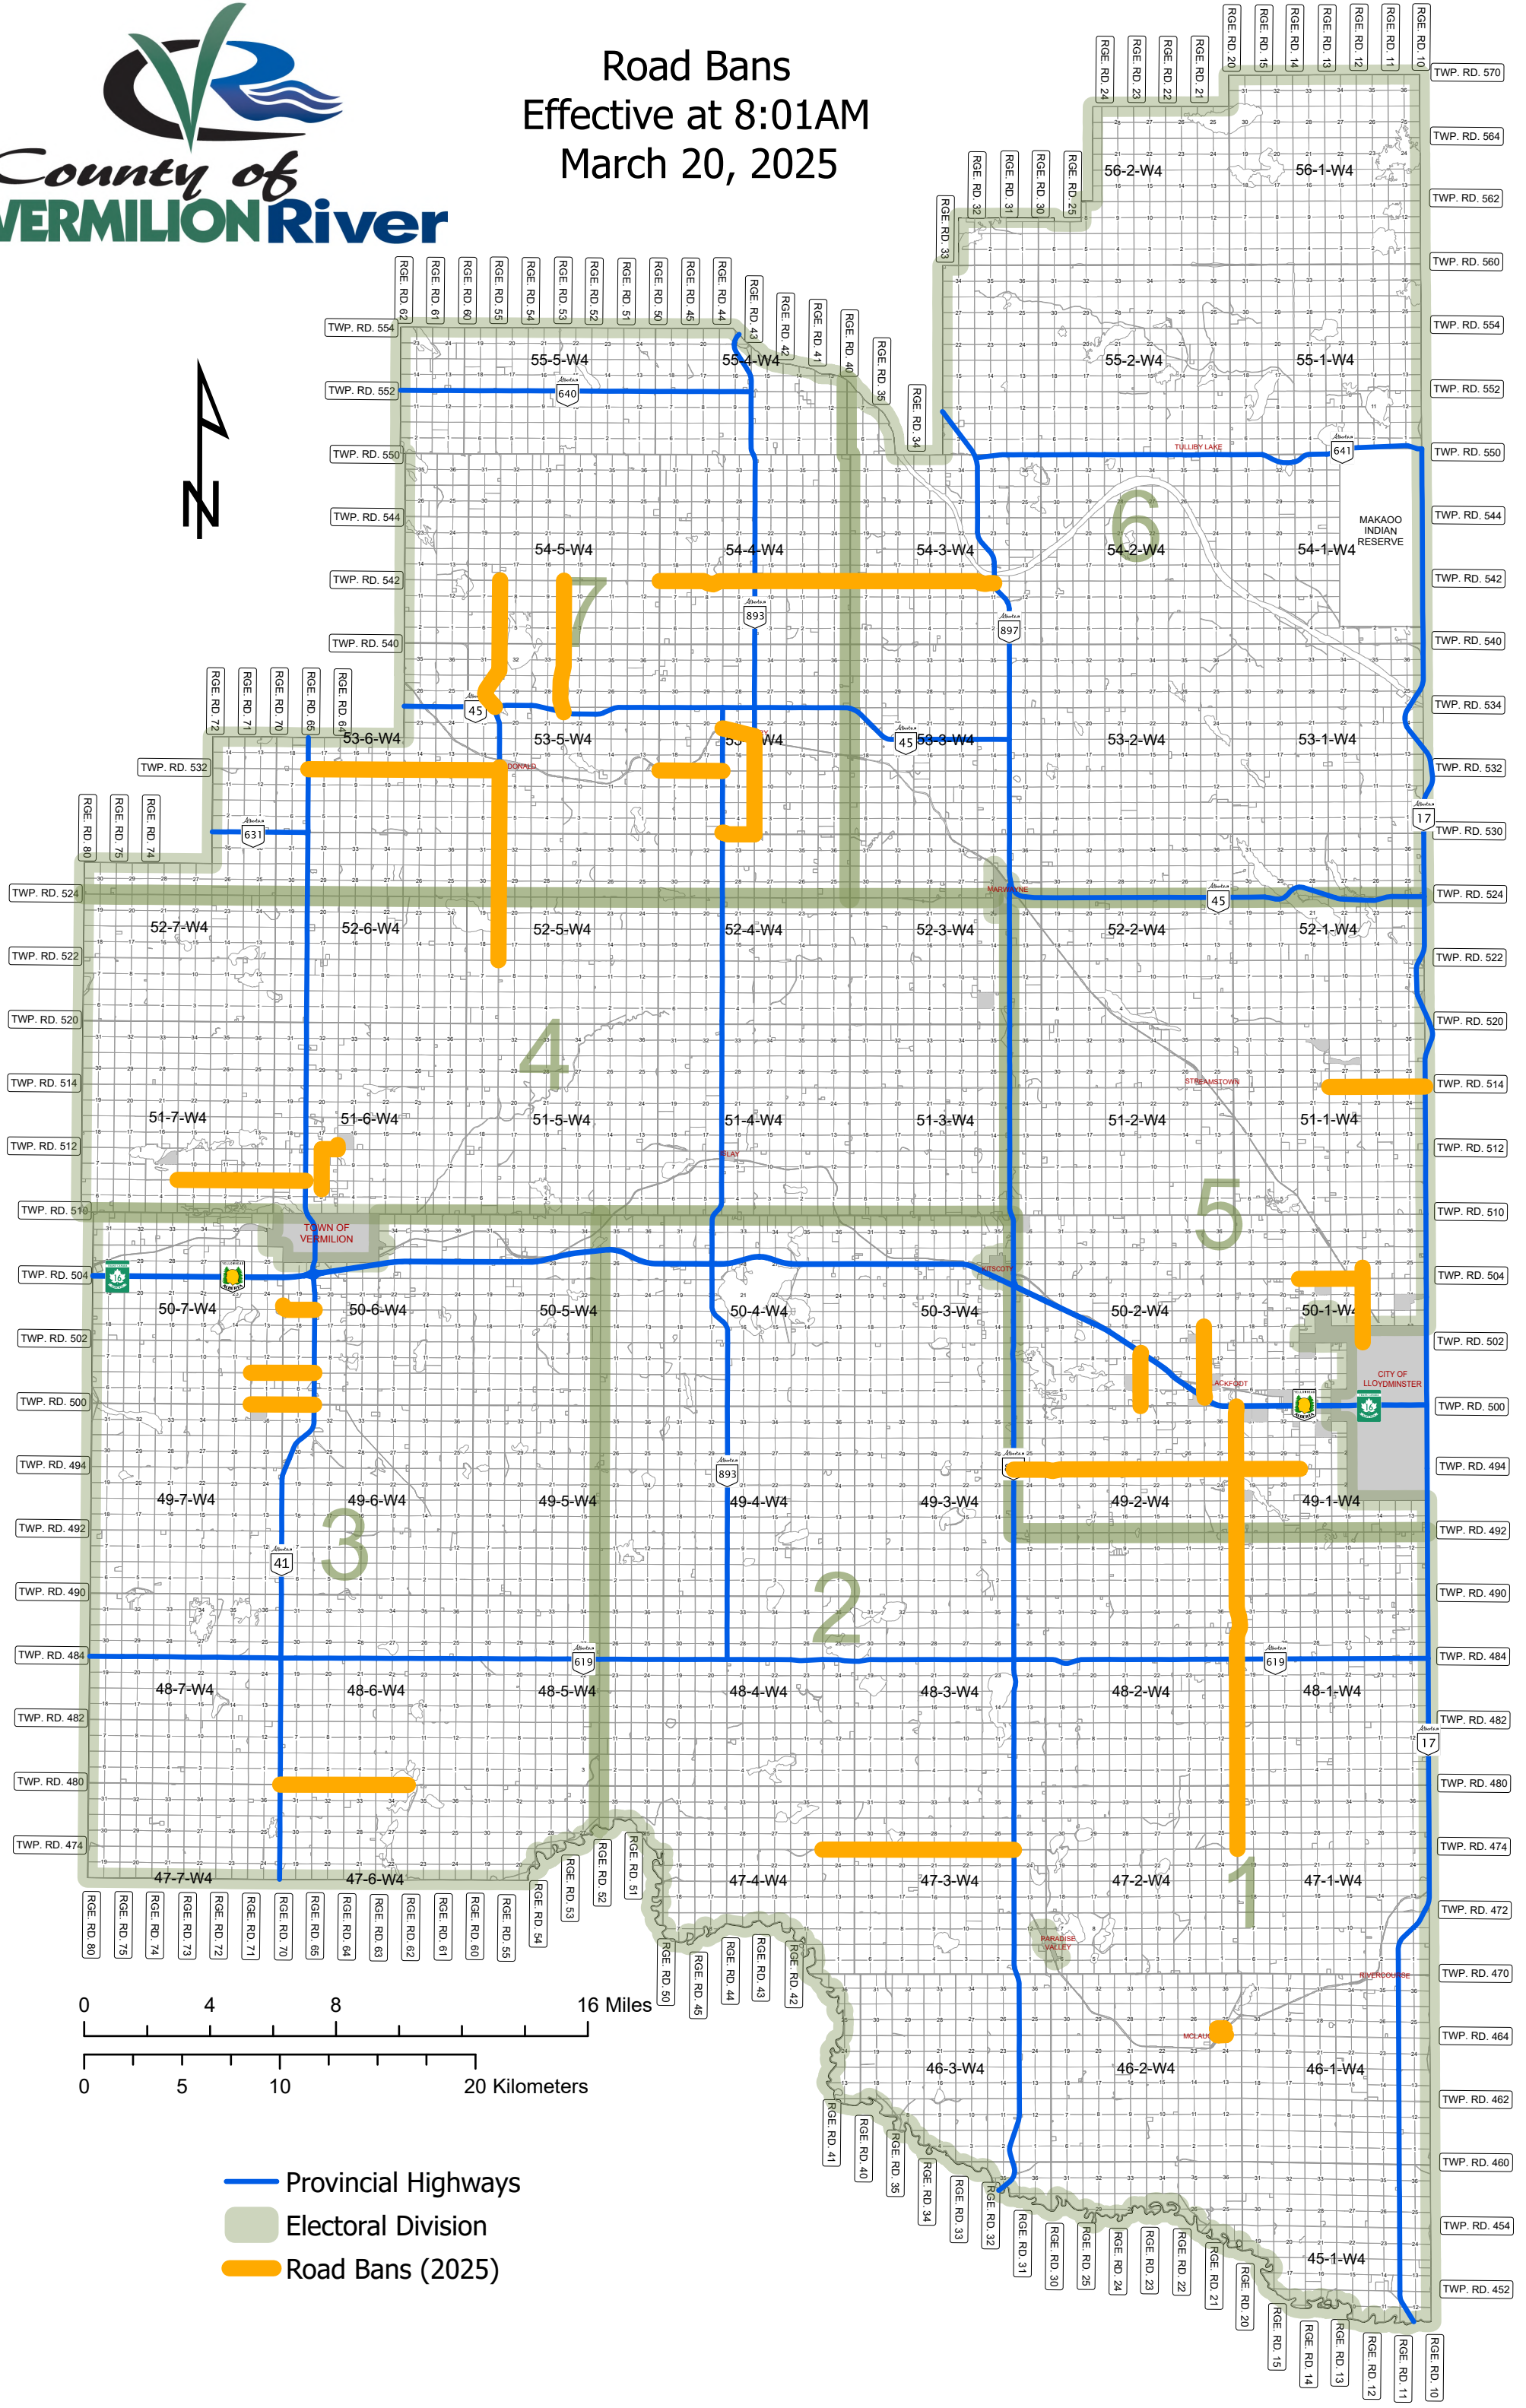

Road Bans Effective at 8:01AM March 20, 2025

- Provincial Highways
- Electoral Division
- Road Bans (2025)