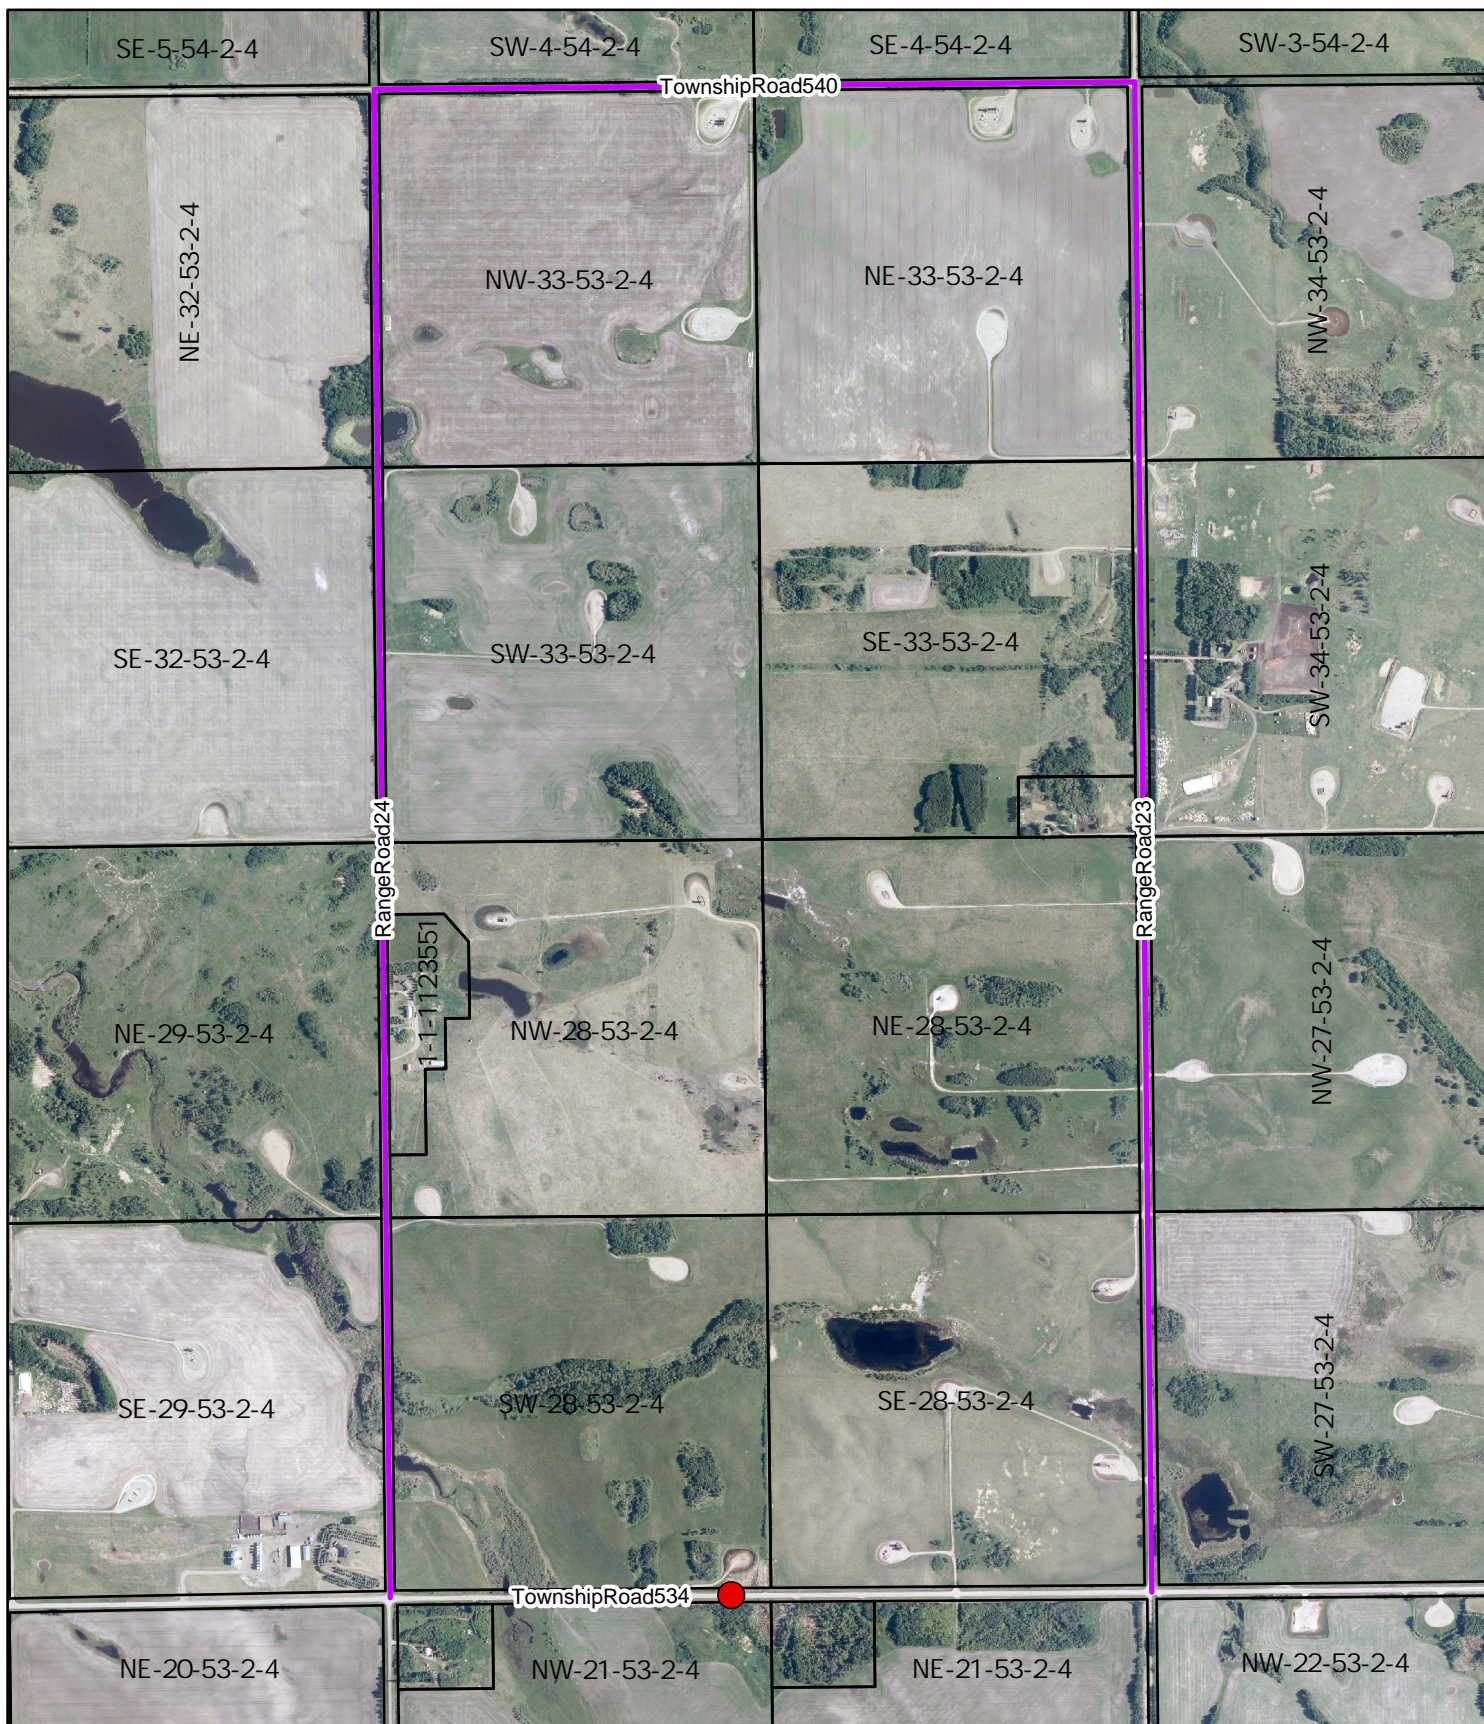

TWP 534 Chip Seal

2020 Aerial

-  Patch
-  Twp 534 Detour