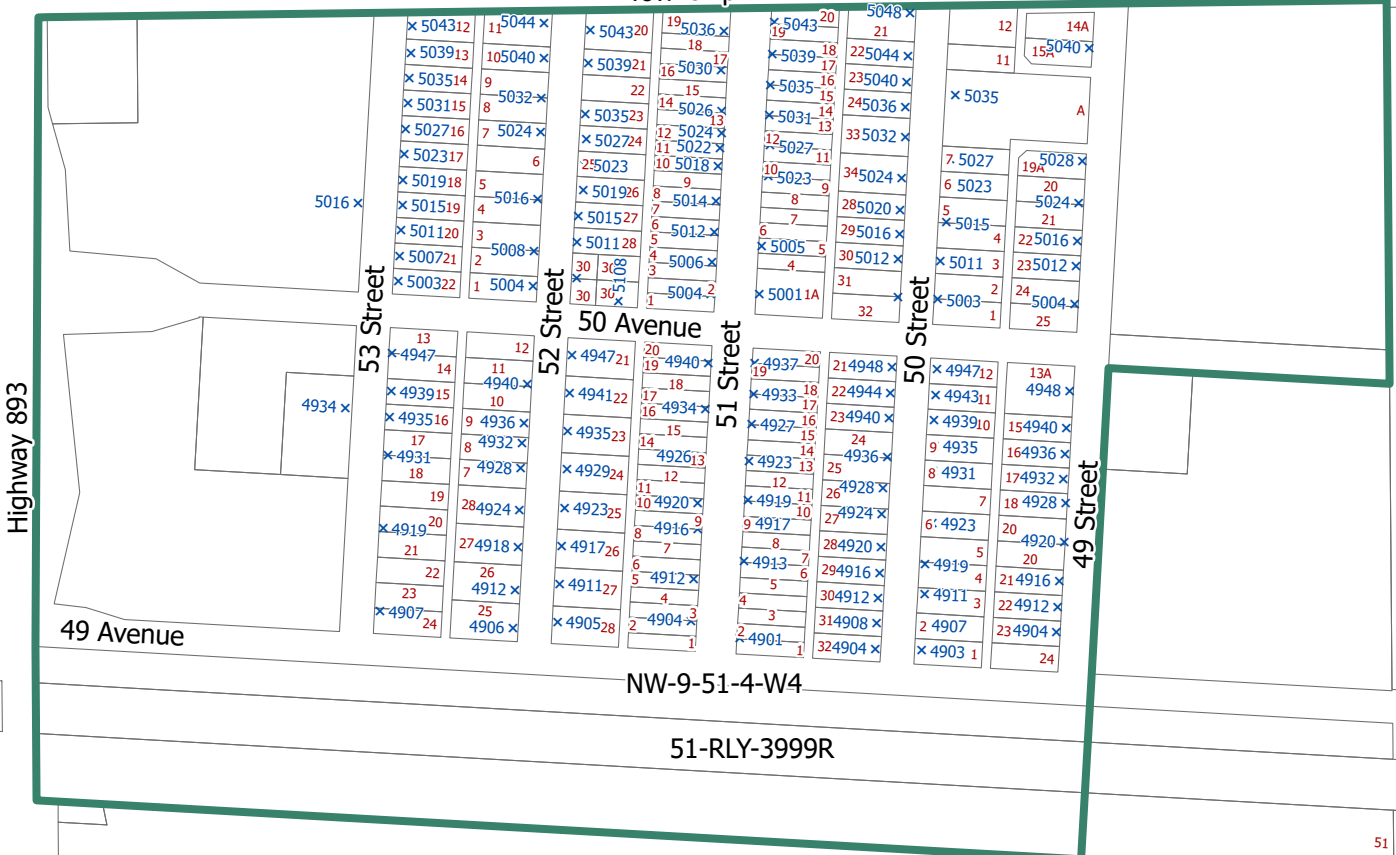

Islay

1A-1-0524420
4A-1-0524420

Township Road 512

NW-9-51-4-W4

51-RLY-3999R

51

1-1-9022547

1-None-8521866

Lot Number
Civic Number