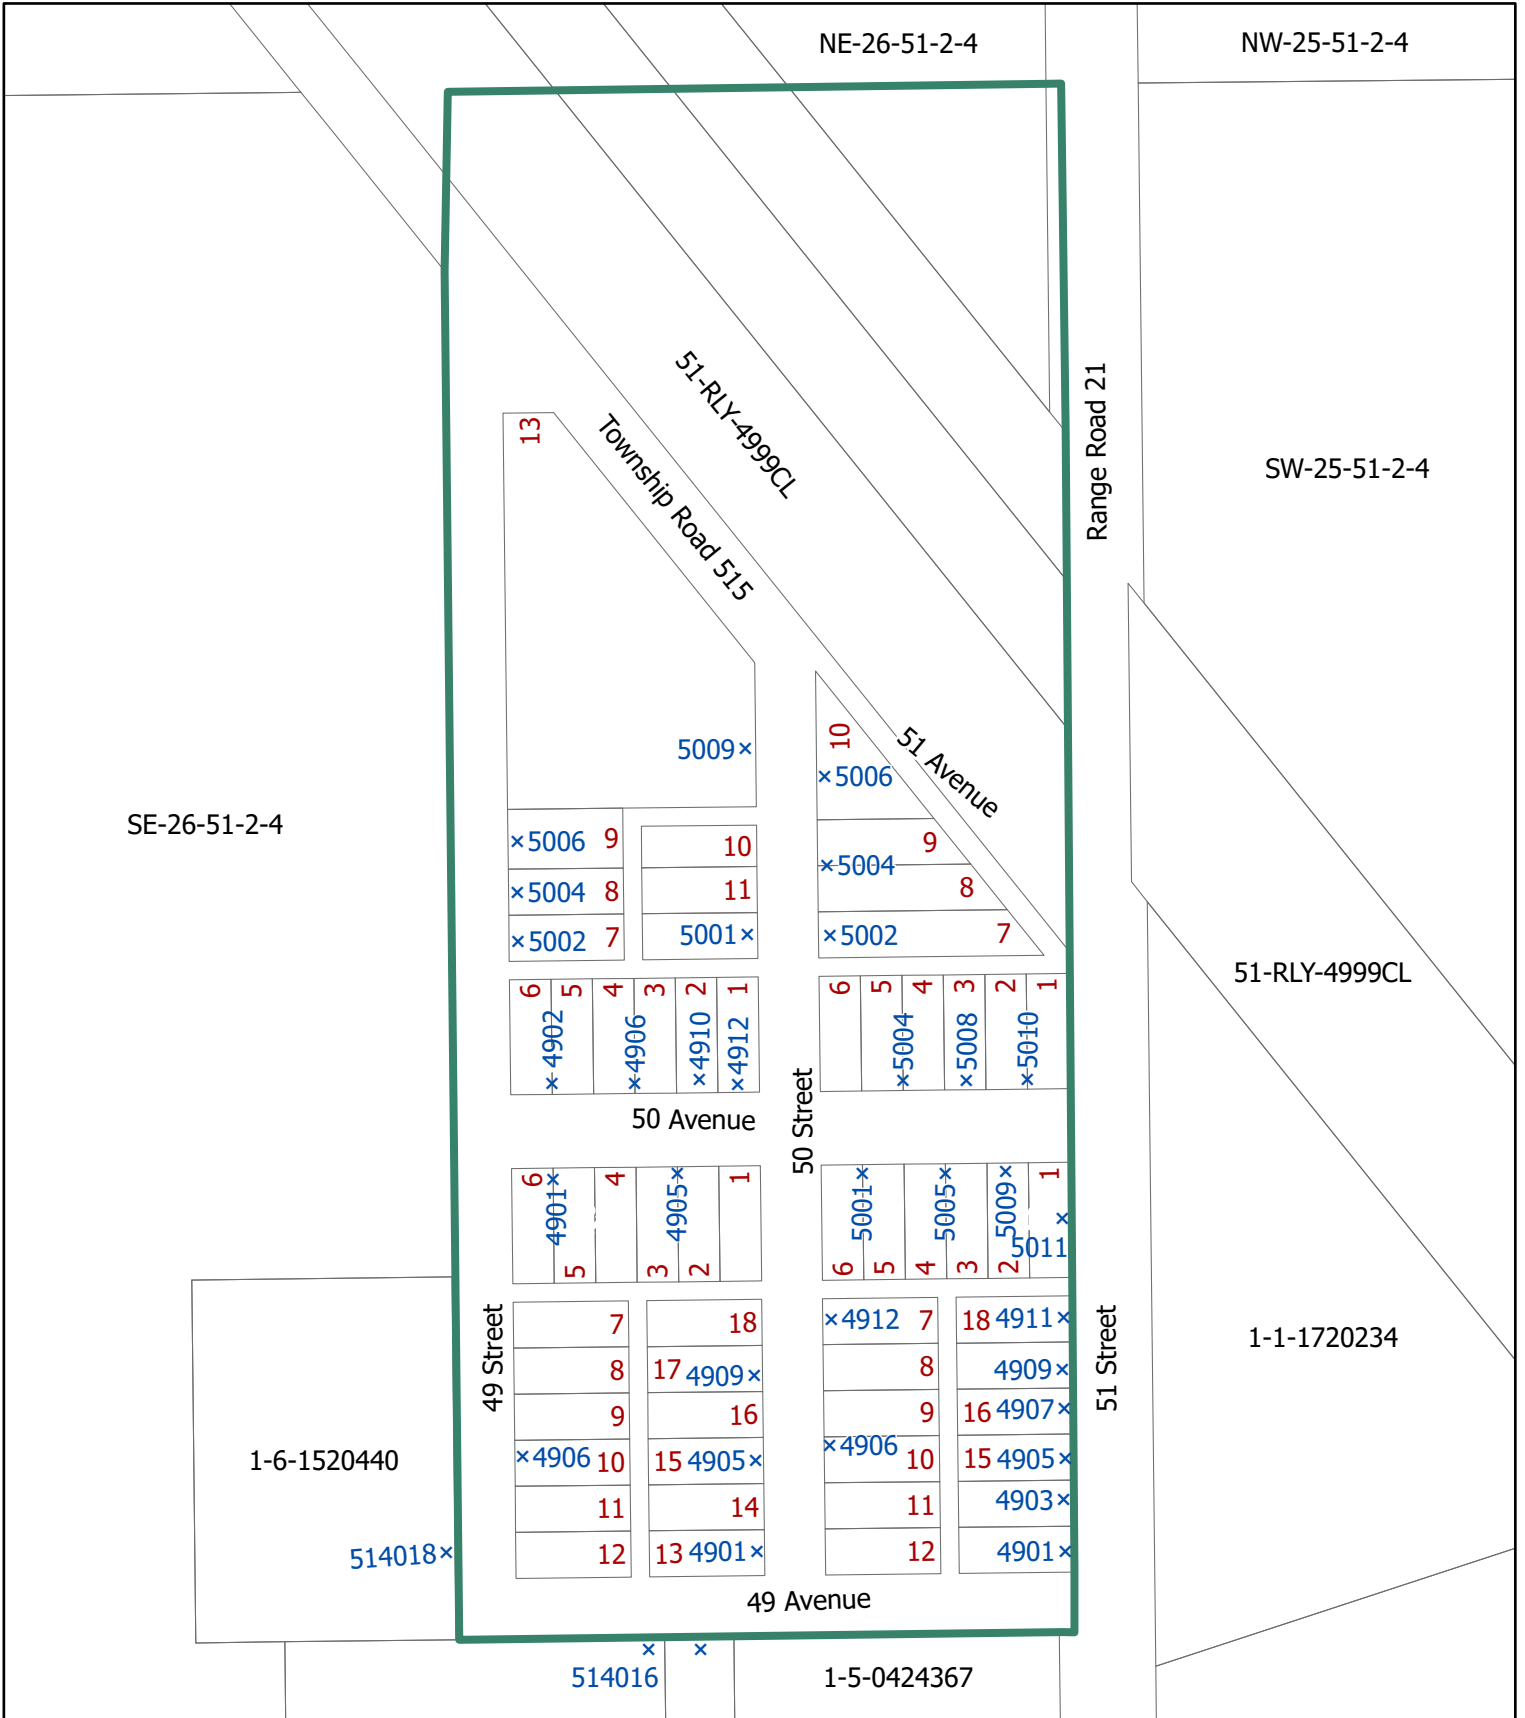

# Streamstown

Lot Number  
Civic Number