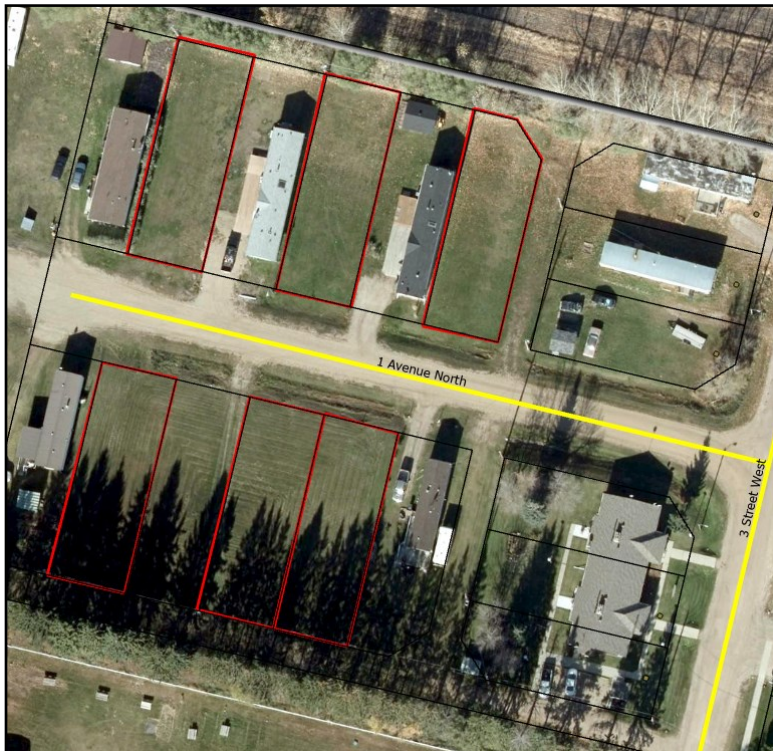

## Hamlet of Dewberry (SE-21-53-4W4M) Trailer Park in Northwest Corner of Hamlet

### SITE DESCRIPTION:

- 6 vacant residential lots in Dewberry Trailer Park
- Each lot is 5,663 sq. ft. (0.13 acres)
- Please submit your bid using the “Land Sales Application Form” that can be found on our website: Tenders and Land Listings