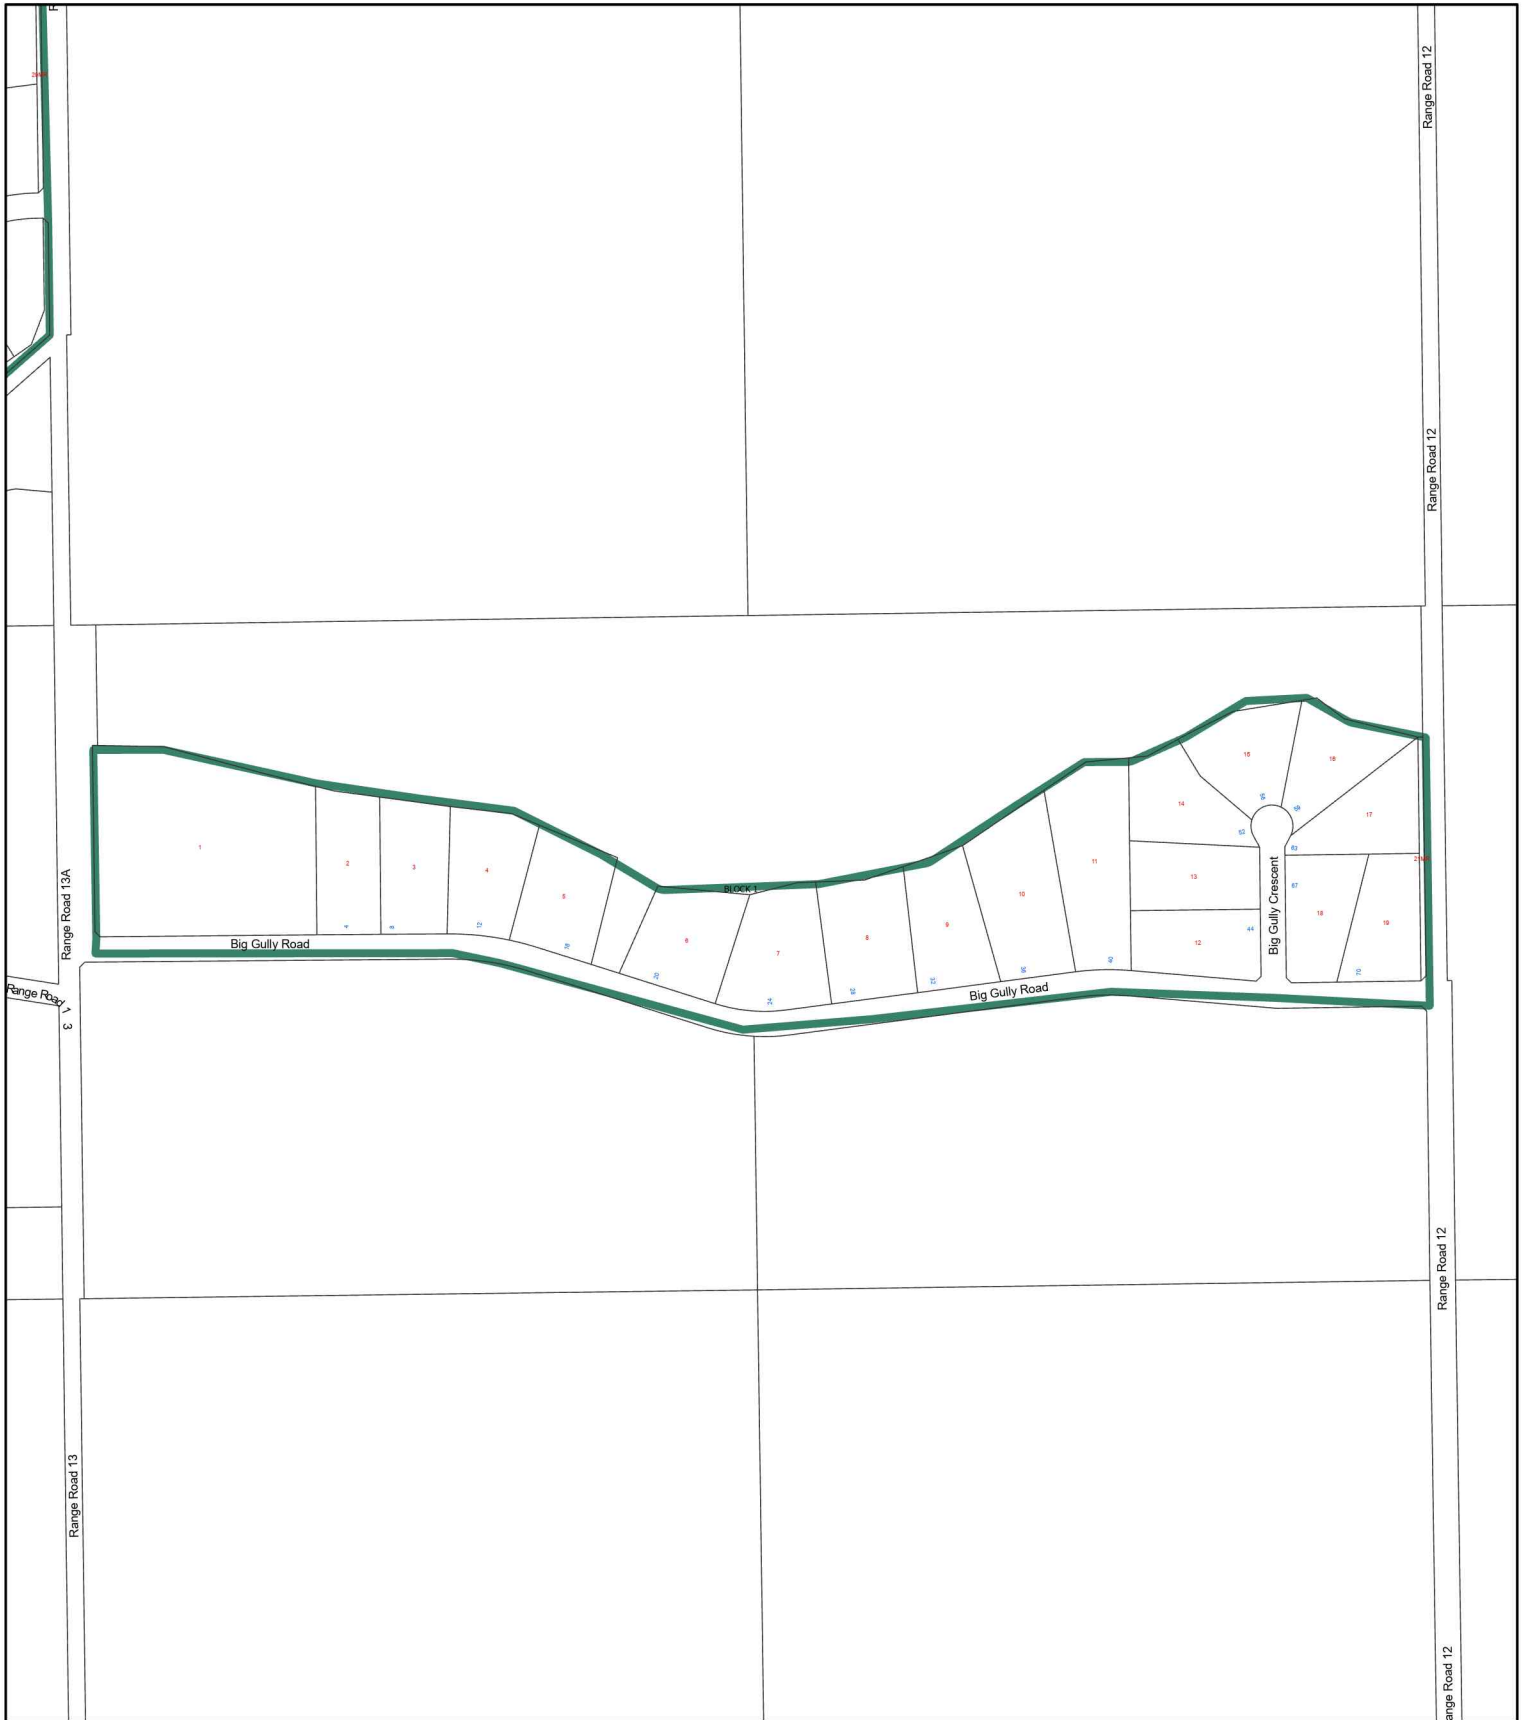

Ravine View

0 225 450 900 Meters

0 500 1,000 2,000 Feet