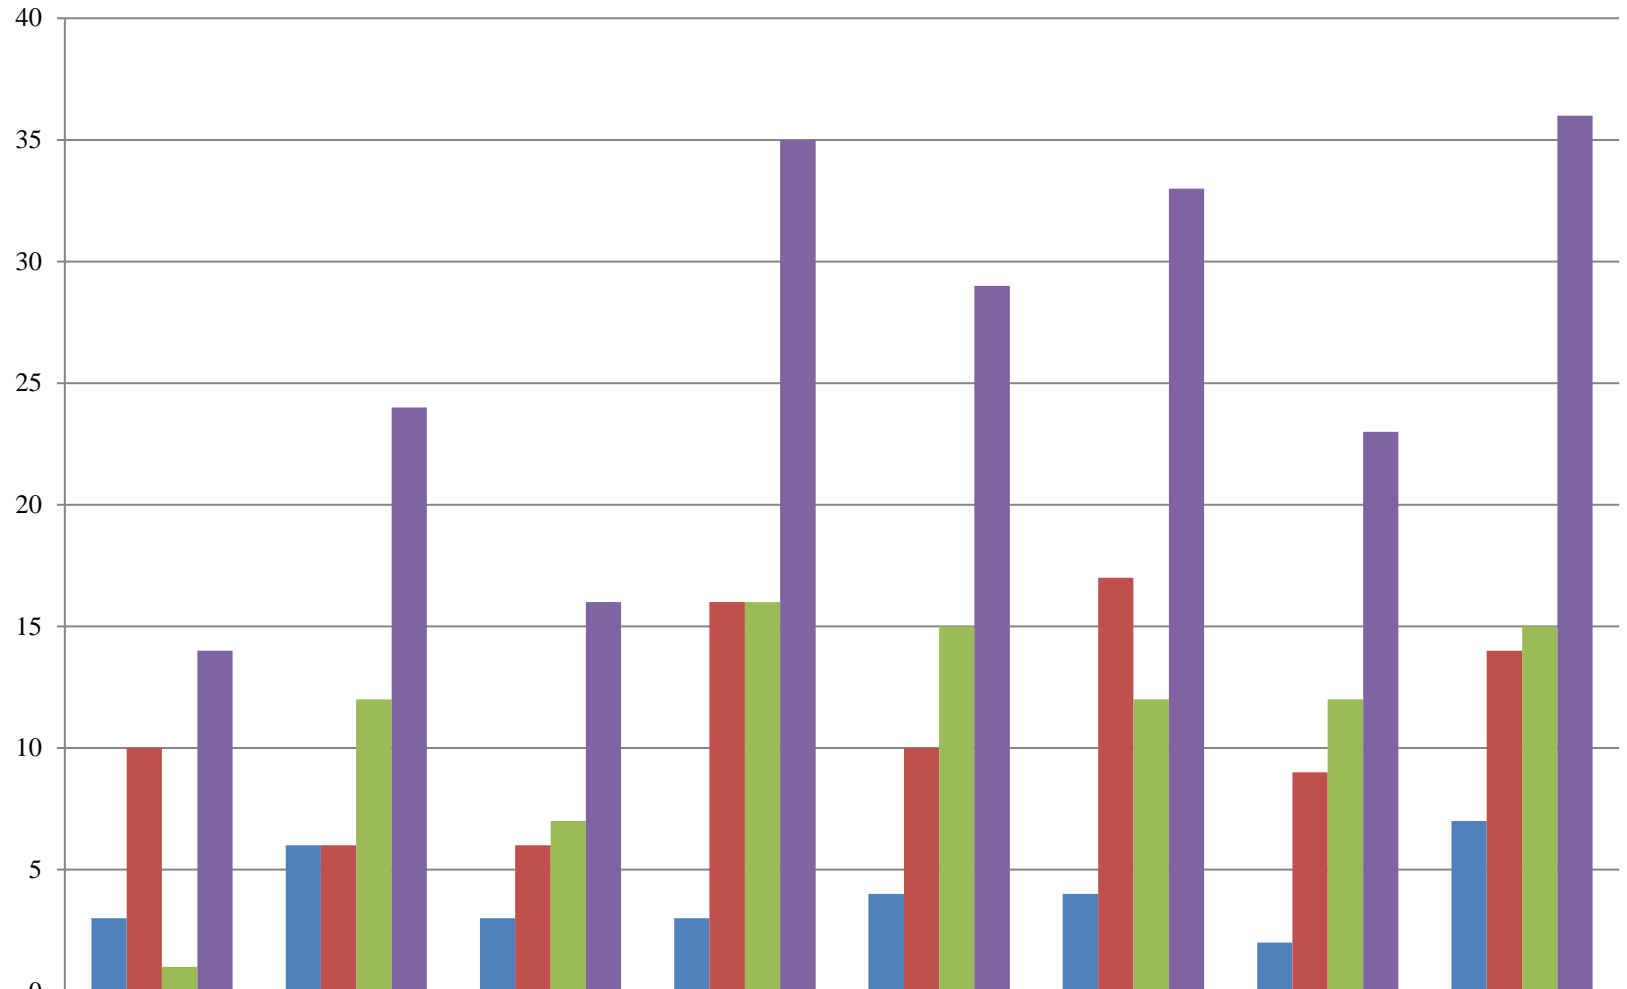

Paradise Valley Calls 2006-2013

(As of December 31, 2013)

	2006	2007	2008	2009	2010	2011	2012	2013
■ MVC	3	6	3	3	4	4	2	7
■ Fire	10	6	6	16	10	17	9	14
■ Medical/Other	1	12	7	16	15	12	12	15
■ Total	14	24	16	35	29	33	23	36