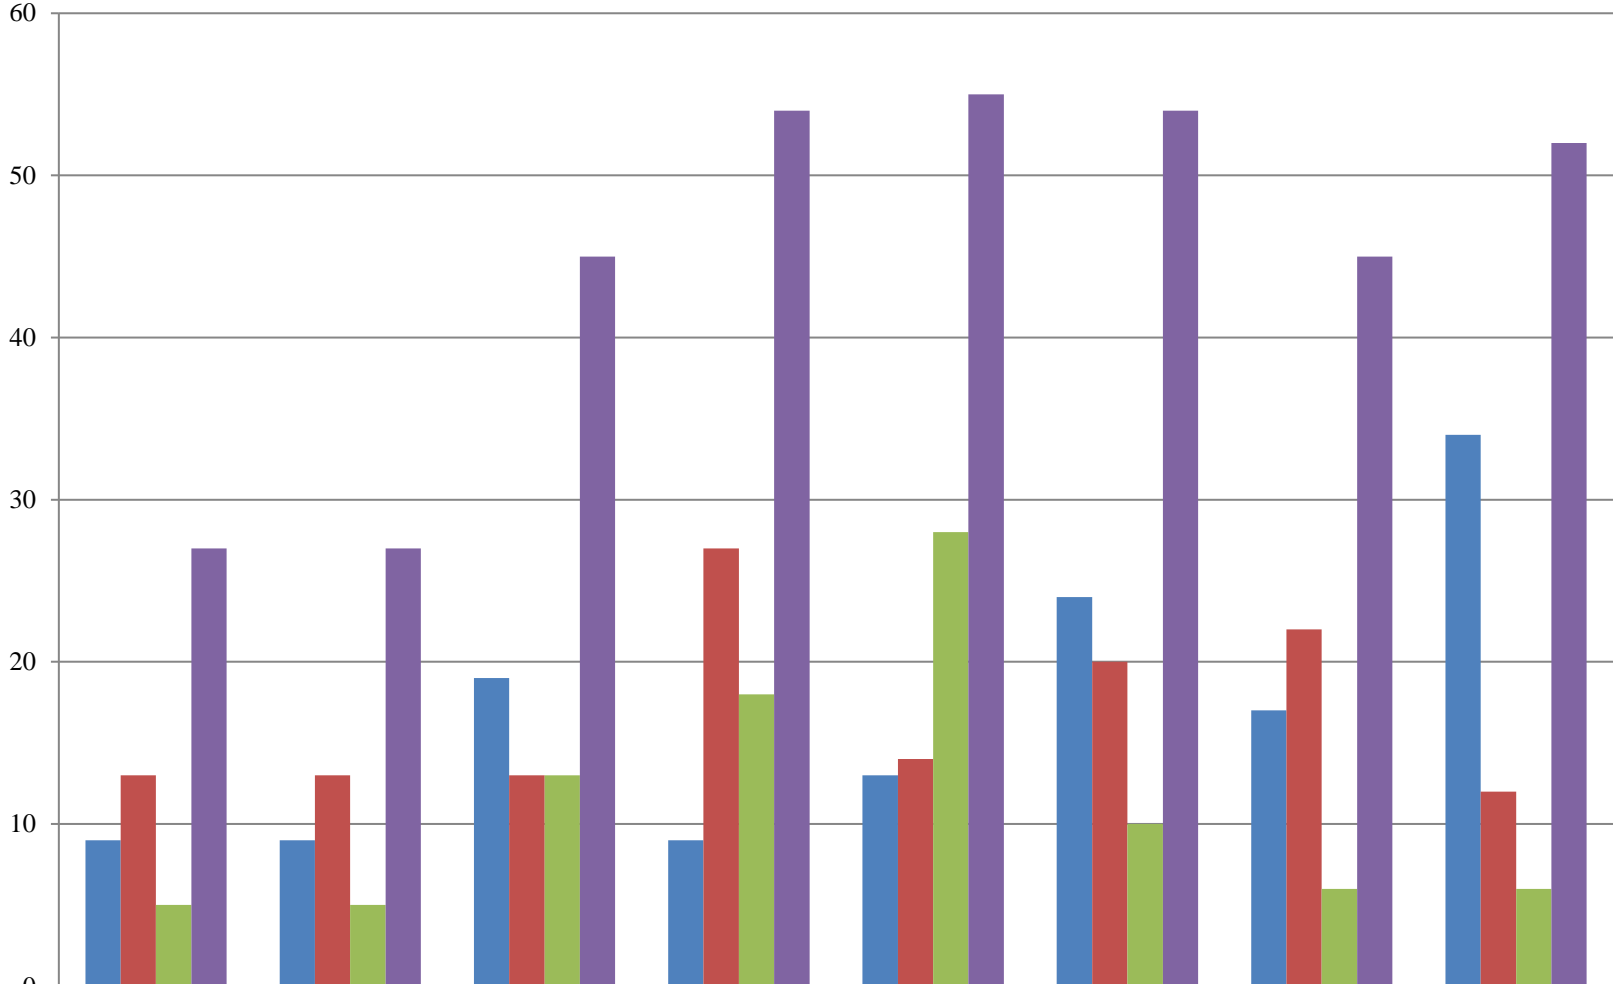

# Kitscoty Calls 2006-2013

(As of December 31, 2013)

	2006	2007	2008	2009	2010	2011	2012	2013
■ MVC	9	9	19	9	13	24	17	34
■ Fire	13	13	13	27	14	20	22	12
■ Medical/Other	5	5	13	18	28	10	6	6
■ Total	27	27	45	54	55	54	45	52