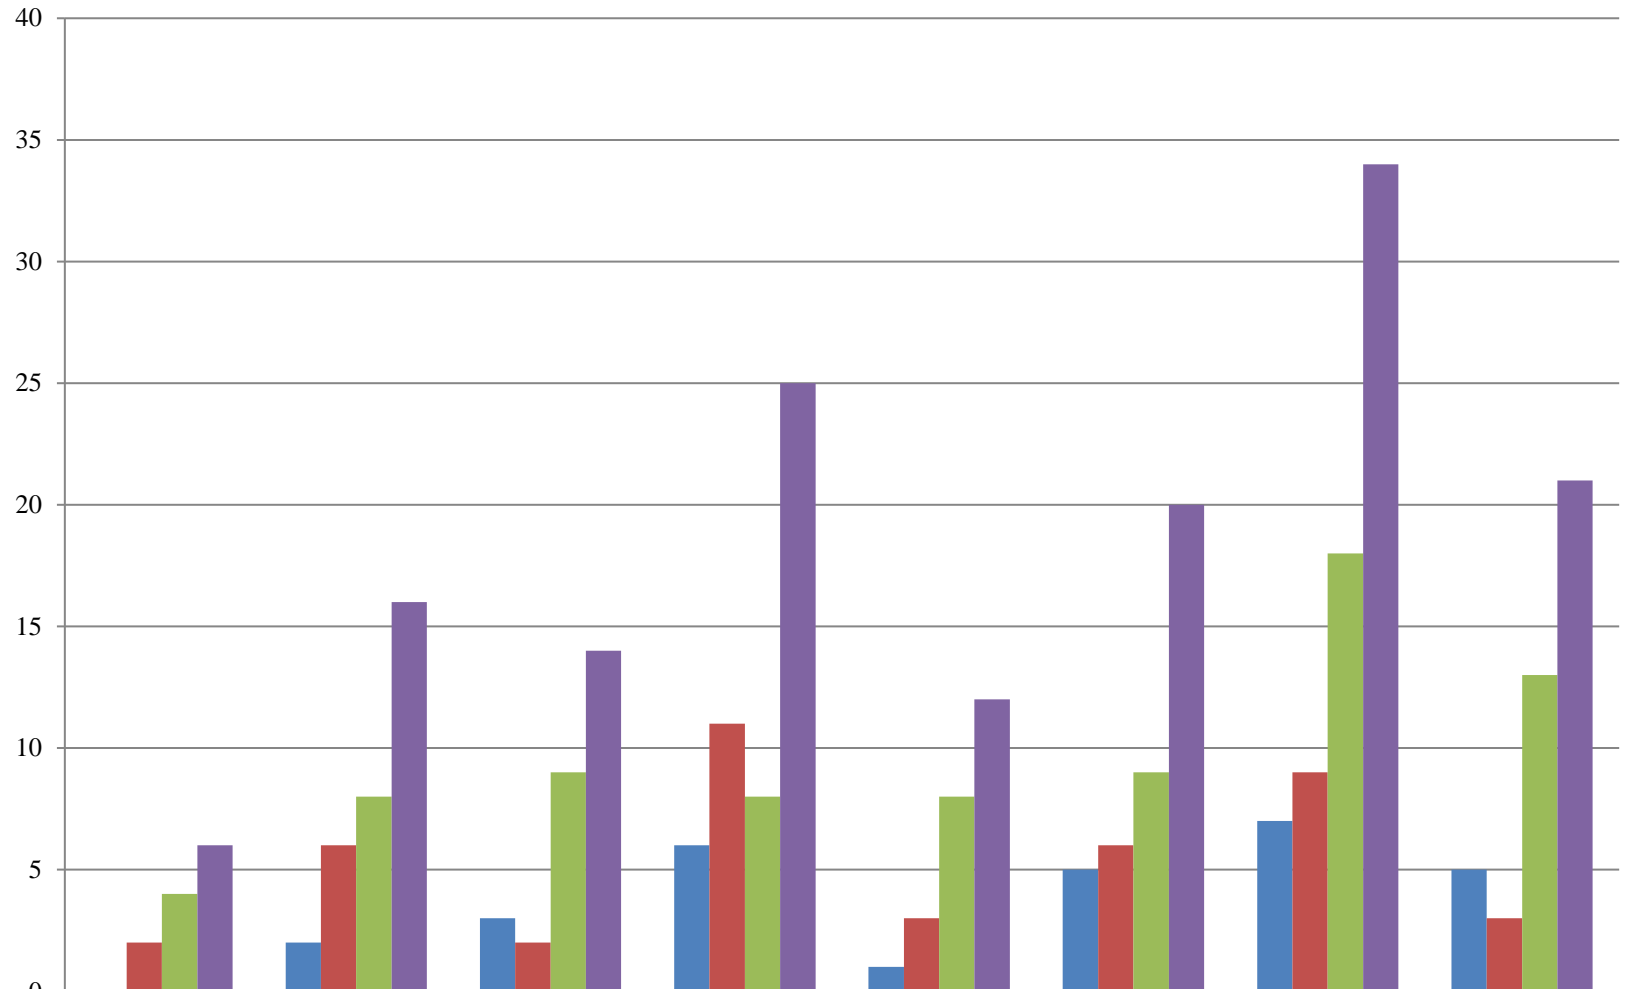

Islay Calls 2006-2013

(As of December 31, 2013)

	2006	2007	2008	2009	2010	2011	2012	2013
■ MVC	0	2	3	6	1	5	7	5
■ Fire	2	6	2	11	3	6	9	3
■ Medical/Other	4	8	9	8	8	9	18	13
■ Total	6	16	14	25	12	20	34	21