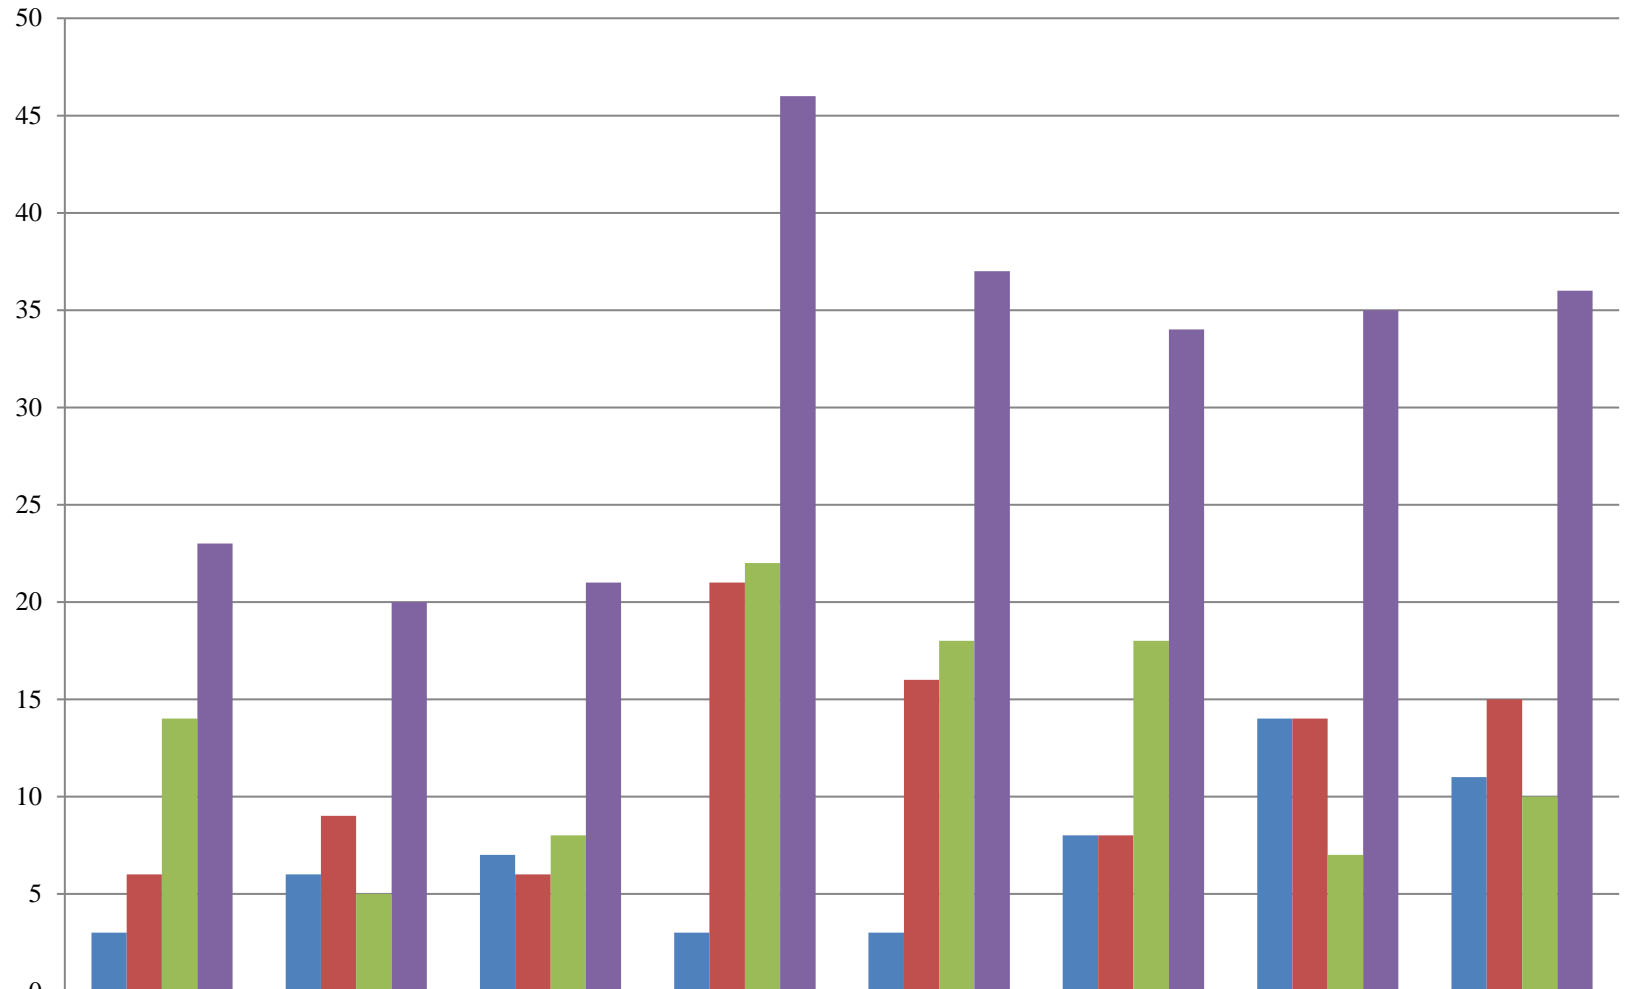

Dewberry Calls 2006-2013

(As of December 31, 2013)

	2006	2007	2008	2009	2010	2011	2012	2013
■ MVC	3	6	7	3	3	8	14	11
■ Fire	6	9	6	21	16	8	14	15
■ Medical/Other	14	5	8	22	18	18	7	10
■ Total	23	20	21	46	37	34	35	36