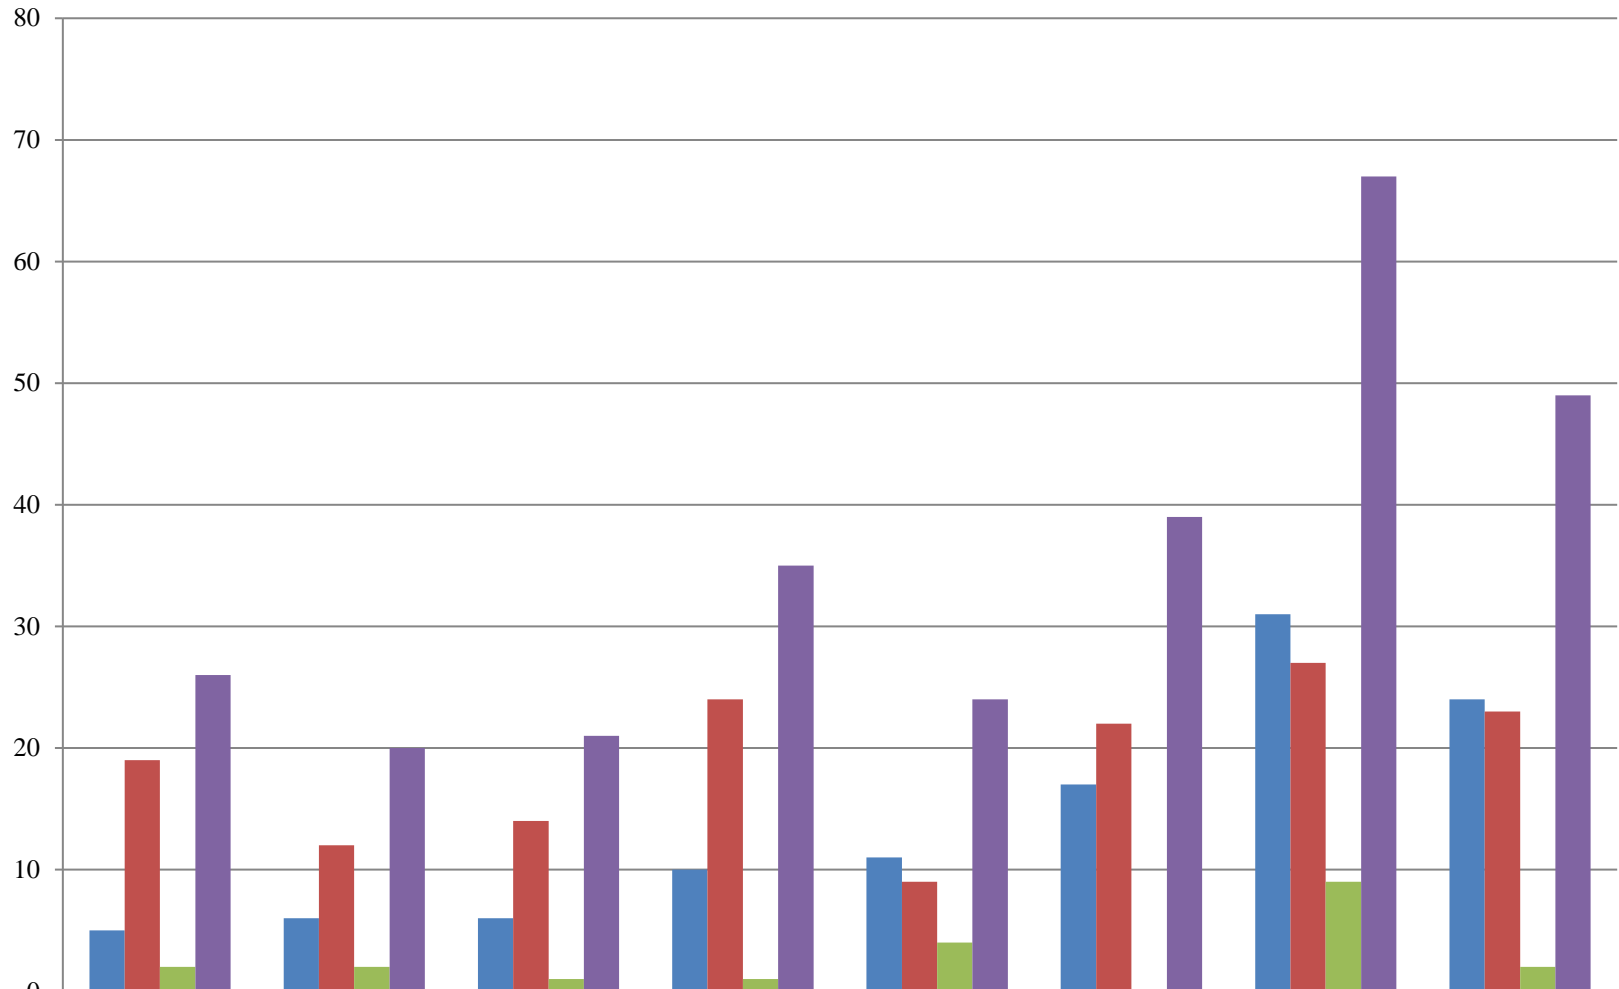

Blackfoot Calls 2006-2013

(As of December 31, 2013)

	2006	2007	2008	2009	2010	2011	2012	2013
■ MVC	5	6	6	10	11	17	31	24
■ Fire	19	12	14	24	9	22	27	23
■ Medical/Other	2	2	1	1	4	0	9	2
■ Total	26	20	21	35	24	39	67	49