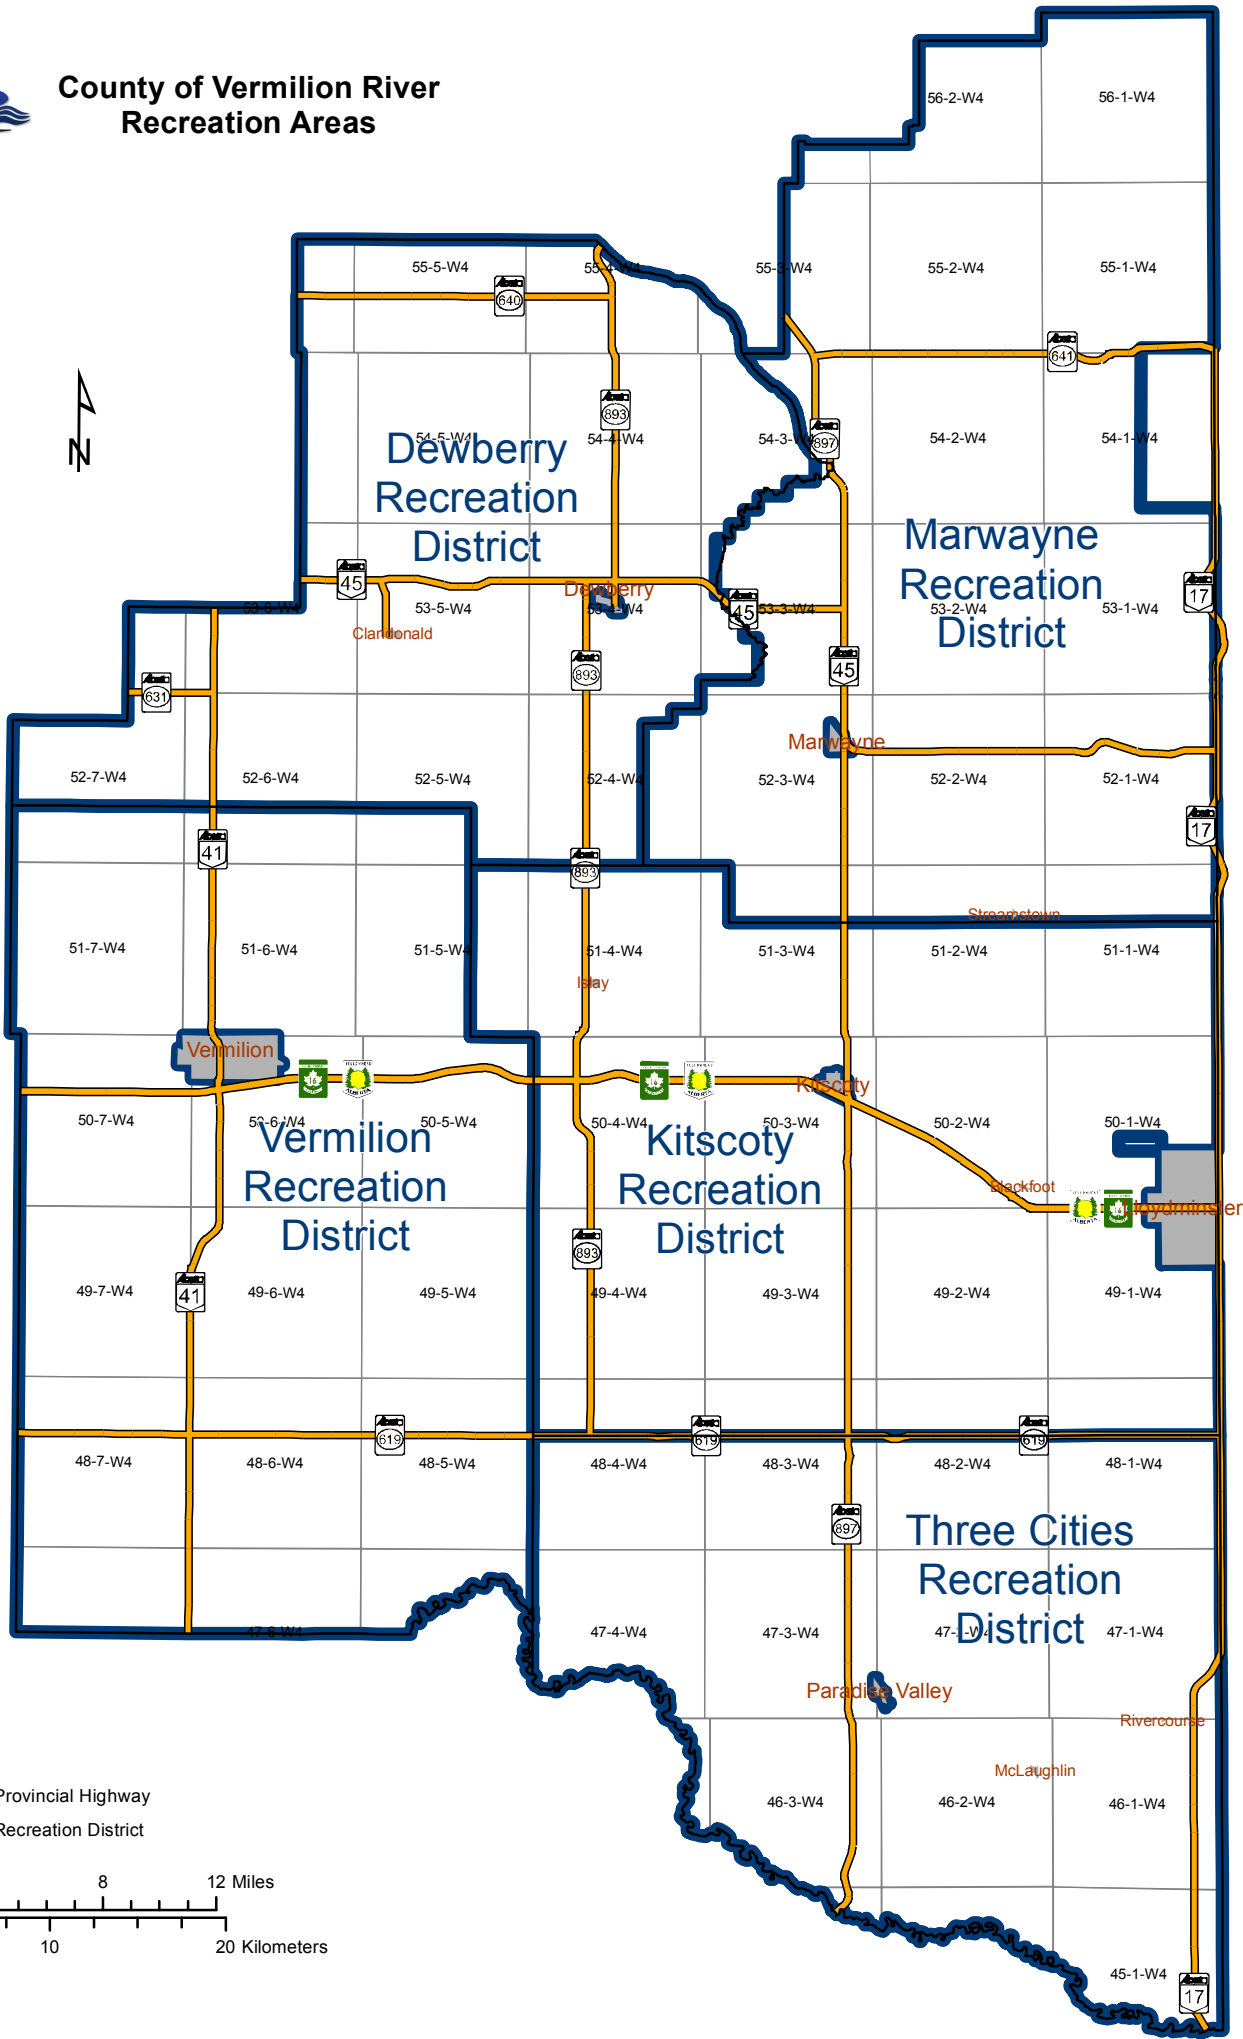

County of Vermilion River Recreation Areas

— Provincial Highway
 Recreation District